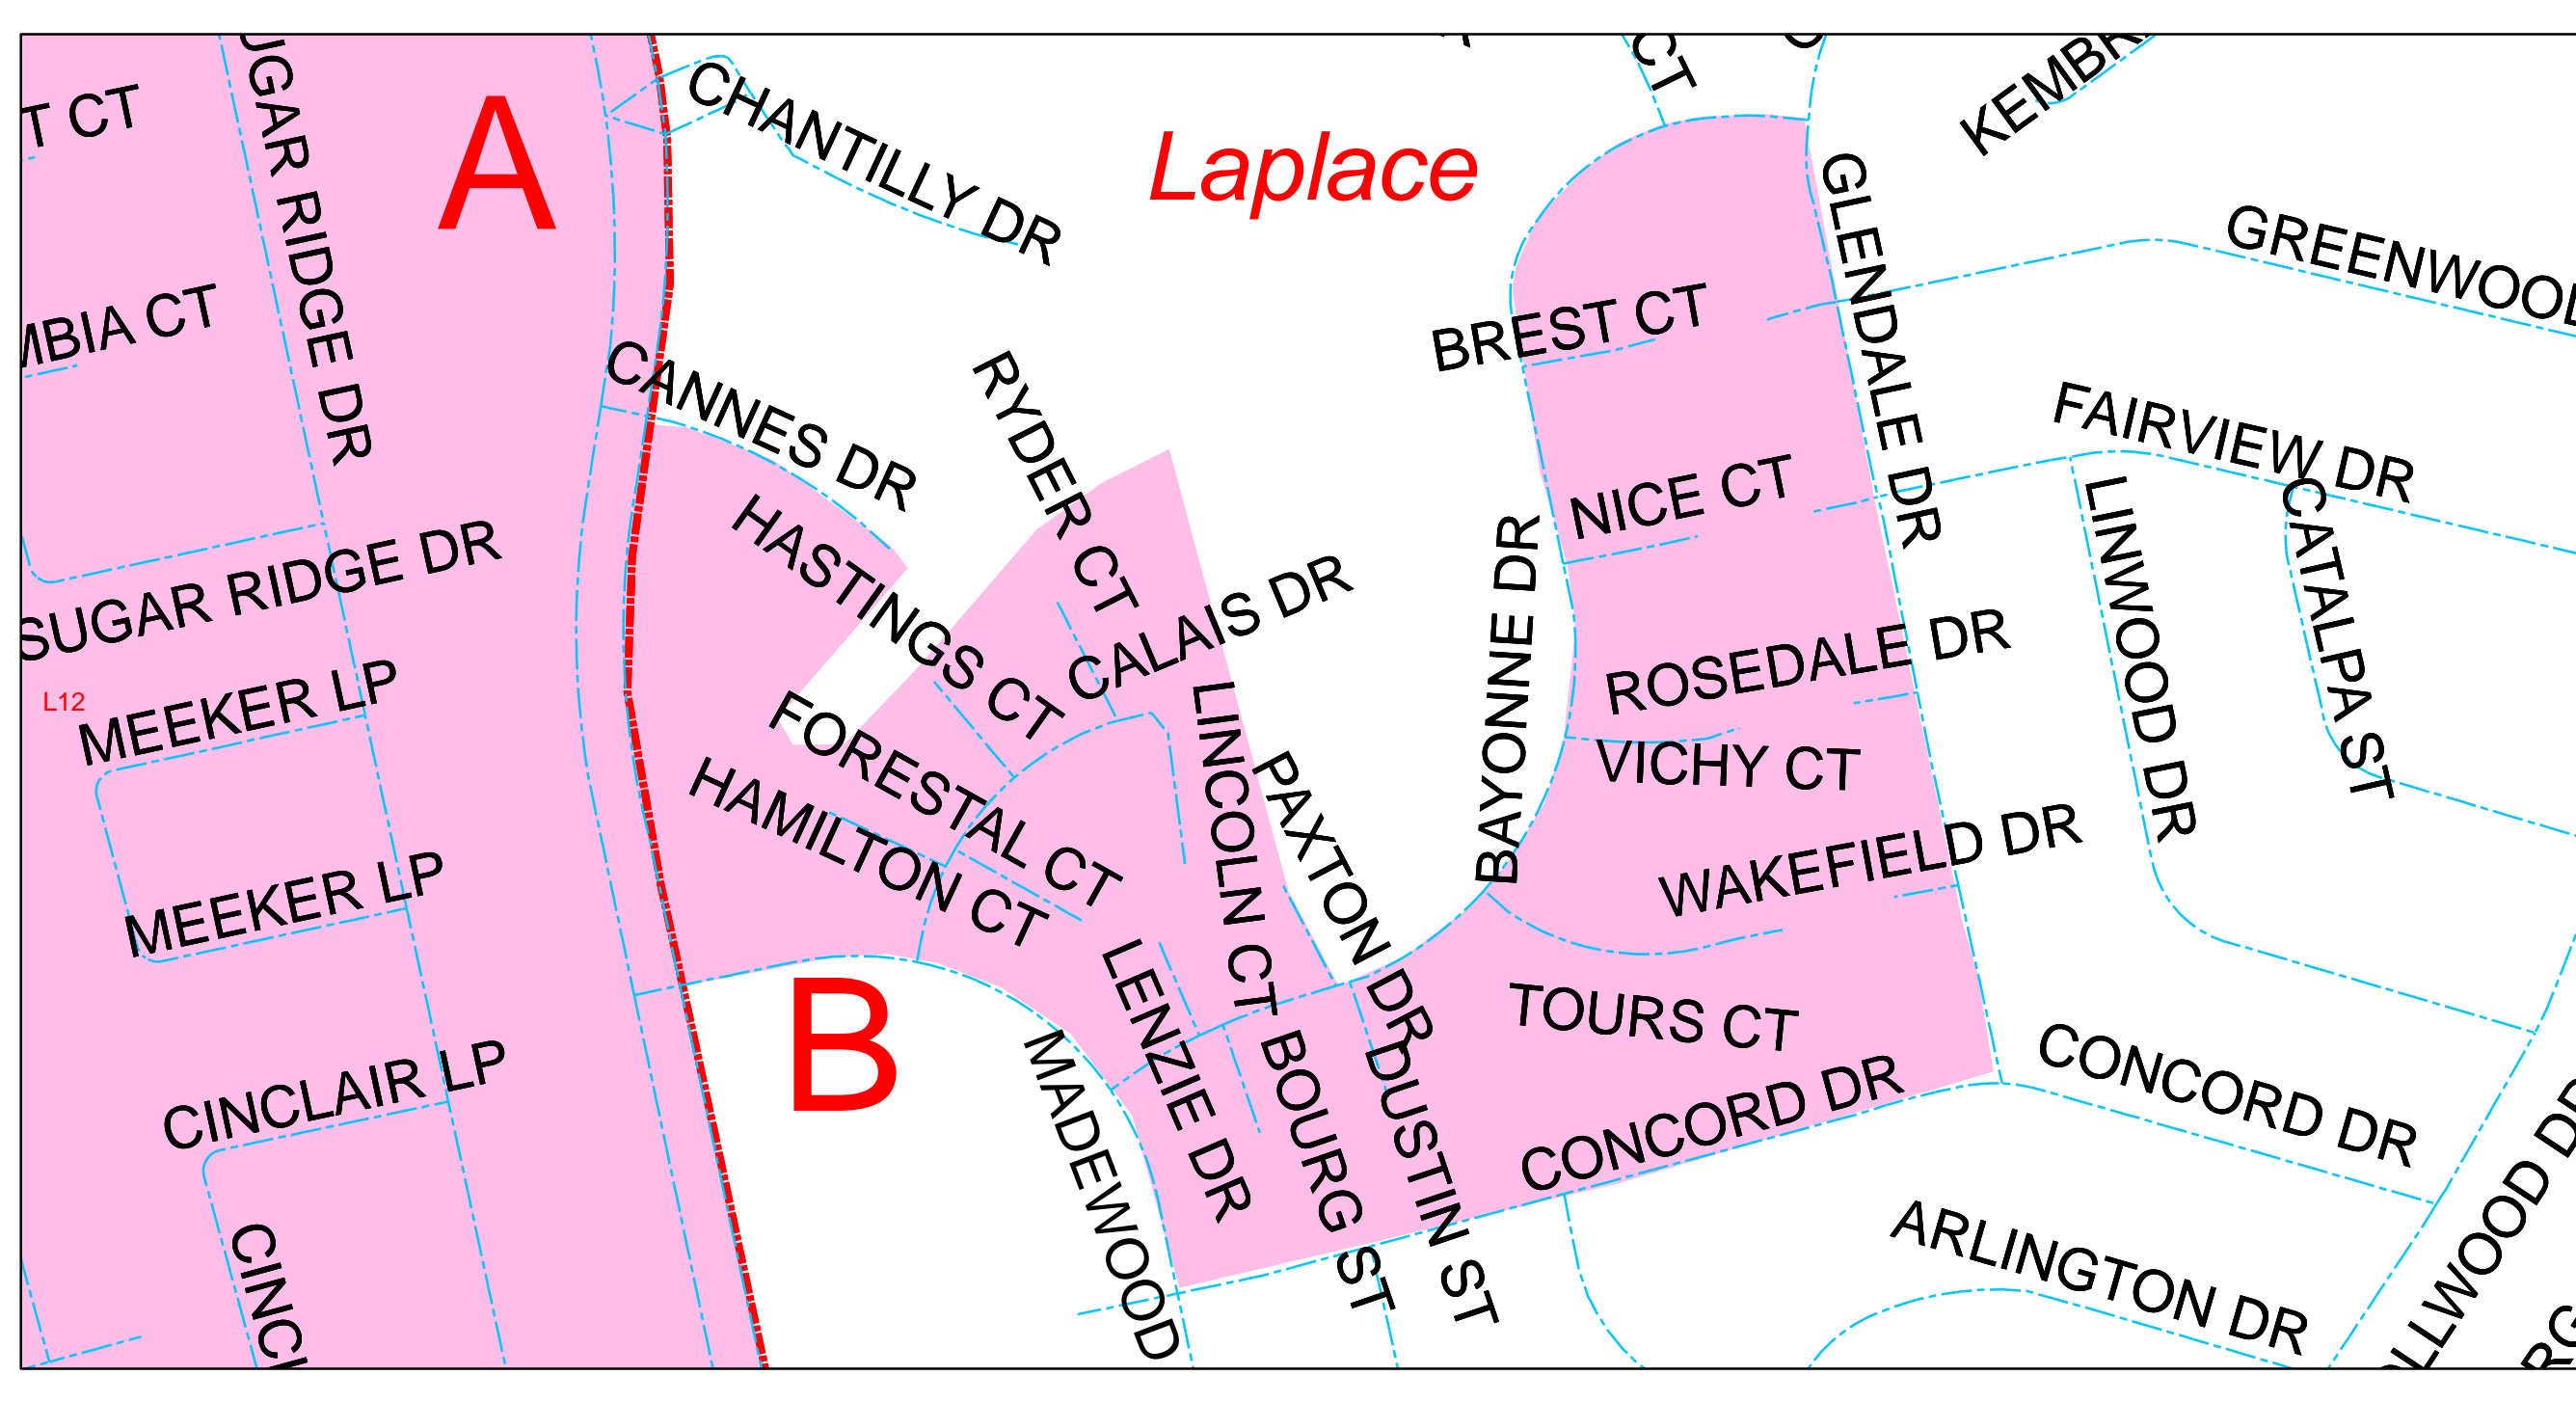

St. John Index Map District 4

Legend

- rail_road
- STREET_CENTERLINE
- 2010_St_John_division_plan_1
- STREET_GRID
- DISTRICT 4

LAPLACE INTERSTATE 10 - I14, J14, K14, L14, L13, M13, N13, O14, P14 K14, L14, L13, M13, N13, O14, P14 W AIRLINE HWY - K11, L11, M11 ALICEA DR - L12 AMARYLLIS CT - L11, M11 AMY DR - L12 ARABIE ST - L11 ARMANT CT - L12 ASPER CT - L11 BASIN ST - N13 BAYONNE DR - L12 BAYOU GROVE - L12 BELLE TERRE BLVD - L11, L12, L13 BERT ST - K11, K12 BERYL LN - L11 BIENVILLE ST - M12 BLU BONNET CT - L11, M11 BOURO ST - L12 BRADFORD PL - M11 CALAIS DR - L12 CAMELIA - M11, L11, L12, K12, K13 CARNATION CT - L11, M11 CARROLLWOOD DR - L11, L12 CHARLES DR - L12 CHANTILLY DR - L12 CHARLES CT - K11 CINCLAIR LP - L11, L12 COLUMBIA CT - L12 COTTAGE GROVE - L12 CRANE ST - K13 DEPUTY BARTON GRANER DR - L11 DESOTO DR - M13, N13 E DESOTO DR - N13 DOMINICAN DR - L11 DUSTN ST - L12 ELAM ST - L11 EVANGELINE CT - L11 FAIRWAY DR - L12, M12 FALCON ST - K12 FINCH CT - K12	LAPLACE FOREST GROVE - L12 FORESTAL CT - L12 FOXWOOD LN - L12, L13 GARDENIA ST - K12, K13 GOLFVIEW DR - M12 GREENWOOD DR - L12, M12 HAMILTON CT - L12 GROVE PK - L11, L12 HAMILTON CT - L12 HASTINGS CT - L12 HEATHER LN - L11 HELVETIA CT - L12 HELMLOCK ST - L11 IBERVILLE ST - M12 JACOB DR - K11, K12 JASPER LN - L11, L12 JAY BIRD CT - L12 JEFFREY CT - L11 W JOLLIET CT - M13 LA SALLE DR - M13, N13 LA SALLE DR - M13 LAFAYETTE ST - M12 LAFITTE DR - M12 LAUREL GROVE CT - L12 LENOYNE DR - M12 LENDE DR - L12 LINCOLN CT - L12 LINCOLN LN - L11 LYONS DR - K11 MADEWOOD DR - L11, L12 MADEWOOD RD - M11, M12 MAGNOLIA AV - L11, L12, K12, K13 MEEKER LP - L12 MEGHAN ST - K12, L12 MICHAEL CT - L11 OAK GROVE CT - L12 ORMOND BLVD - M11 OXBOW DR - M12, M13, N12 PARISH RD - L11 PAXTON DR - L12 PELICAN LN - K13 PERSINGER ST - K11, K12 PHEASANT ST - K12 QUAIL ST - K12	LAPLACE REBECCA LN - L12 RIVER OAKS DR - M13 RIVERLANDS DR - N12, M12, M13 ROCK ST - K12 RUE DE SAINTE - K11 RYDER CT - L12 SAN FRANCISCO DR - L12 SOUTH BRASS DR - M12, M13 ST ANDREWS BLVD - L13, M13 ST JOAN DR - L11 S SUGAR RIDGE DR - L12 N SUGAR RIDGE DR - L11, L12 SWAN ST - K12 TIFFANY DR - L11, L12 TOURS CT - L12 VAN ARPEL DR - L12 VICHY CT - L12 VILLA ST - K12 WHITLOW CT - K11, K12 WOODLAND DR - N13, O12 WREN CT - K12
--	---	---