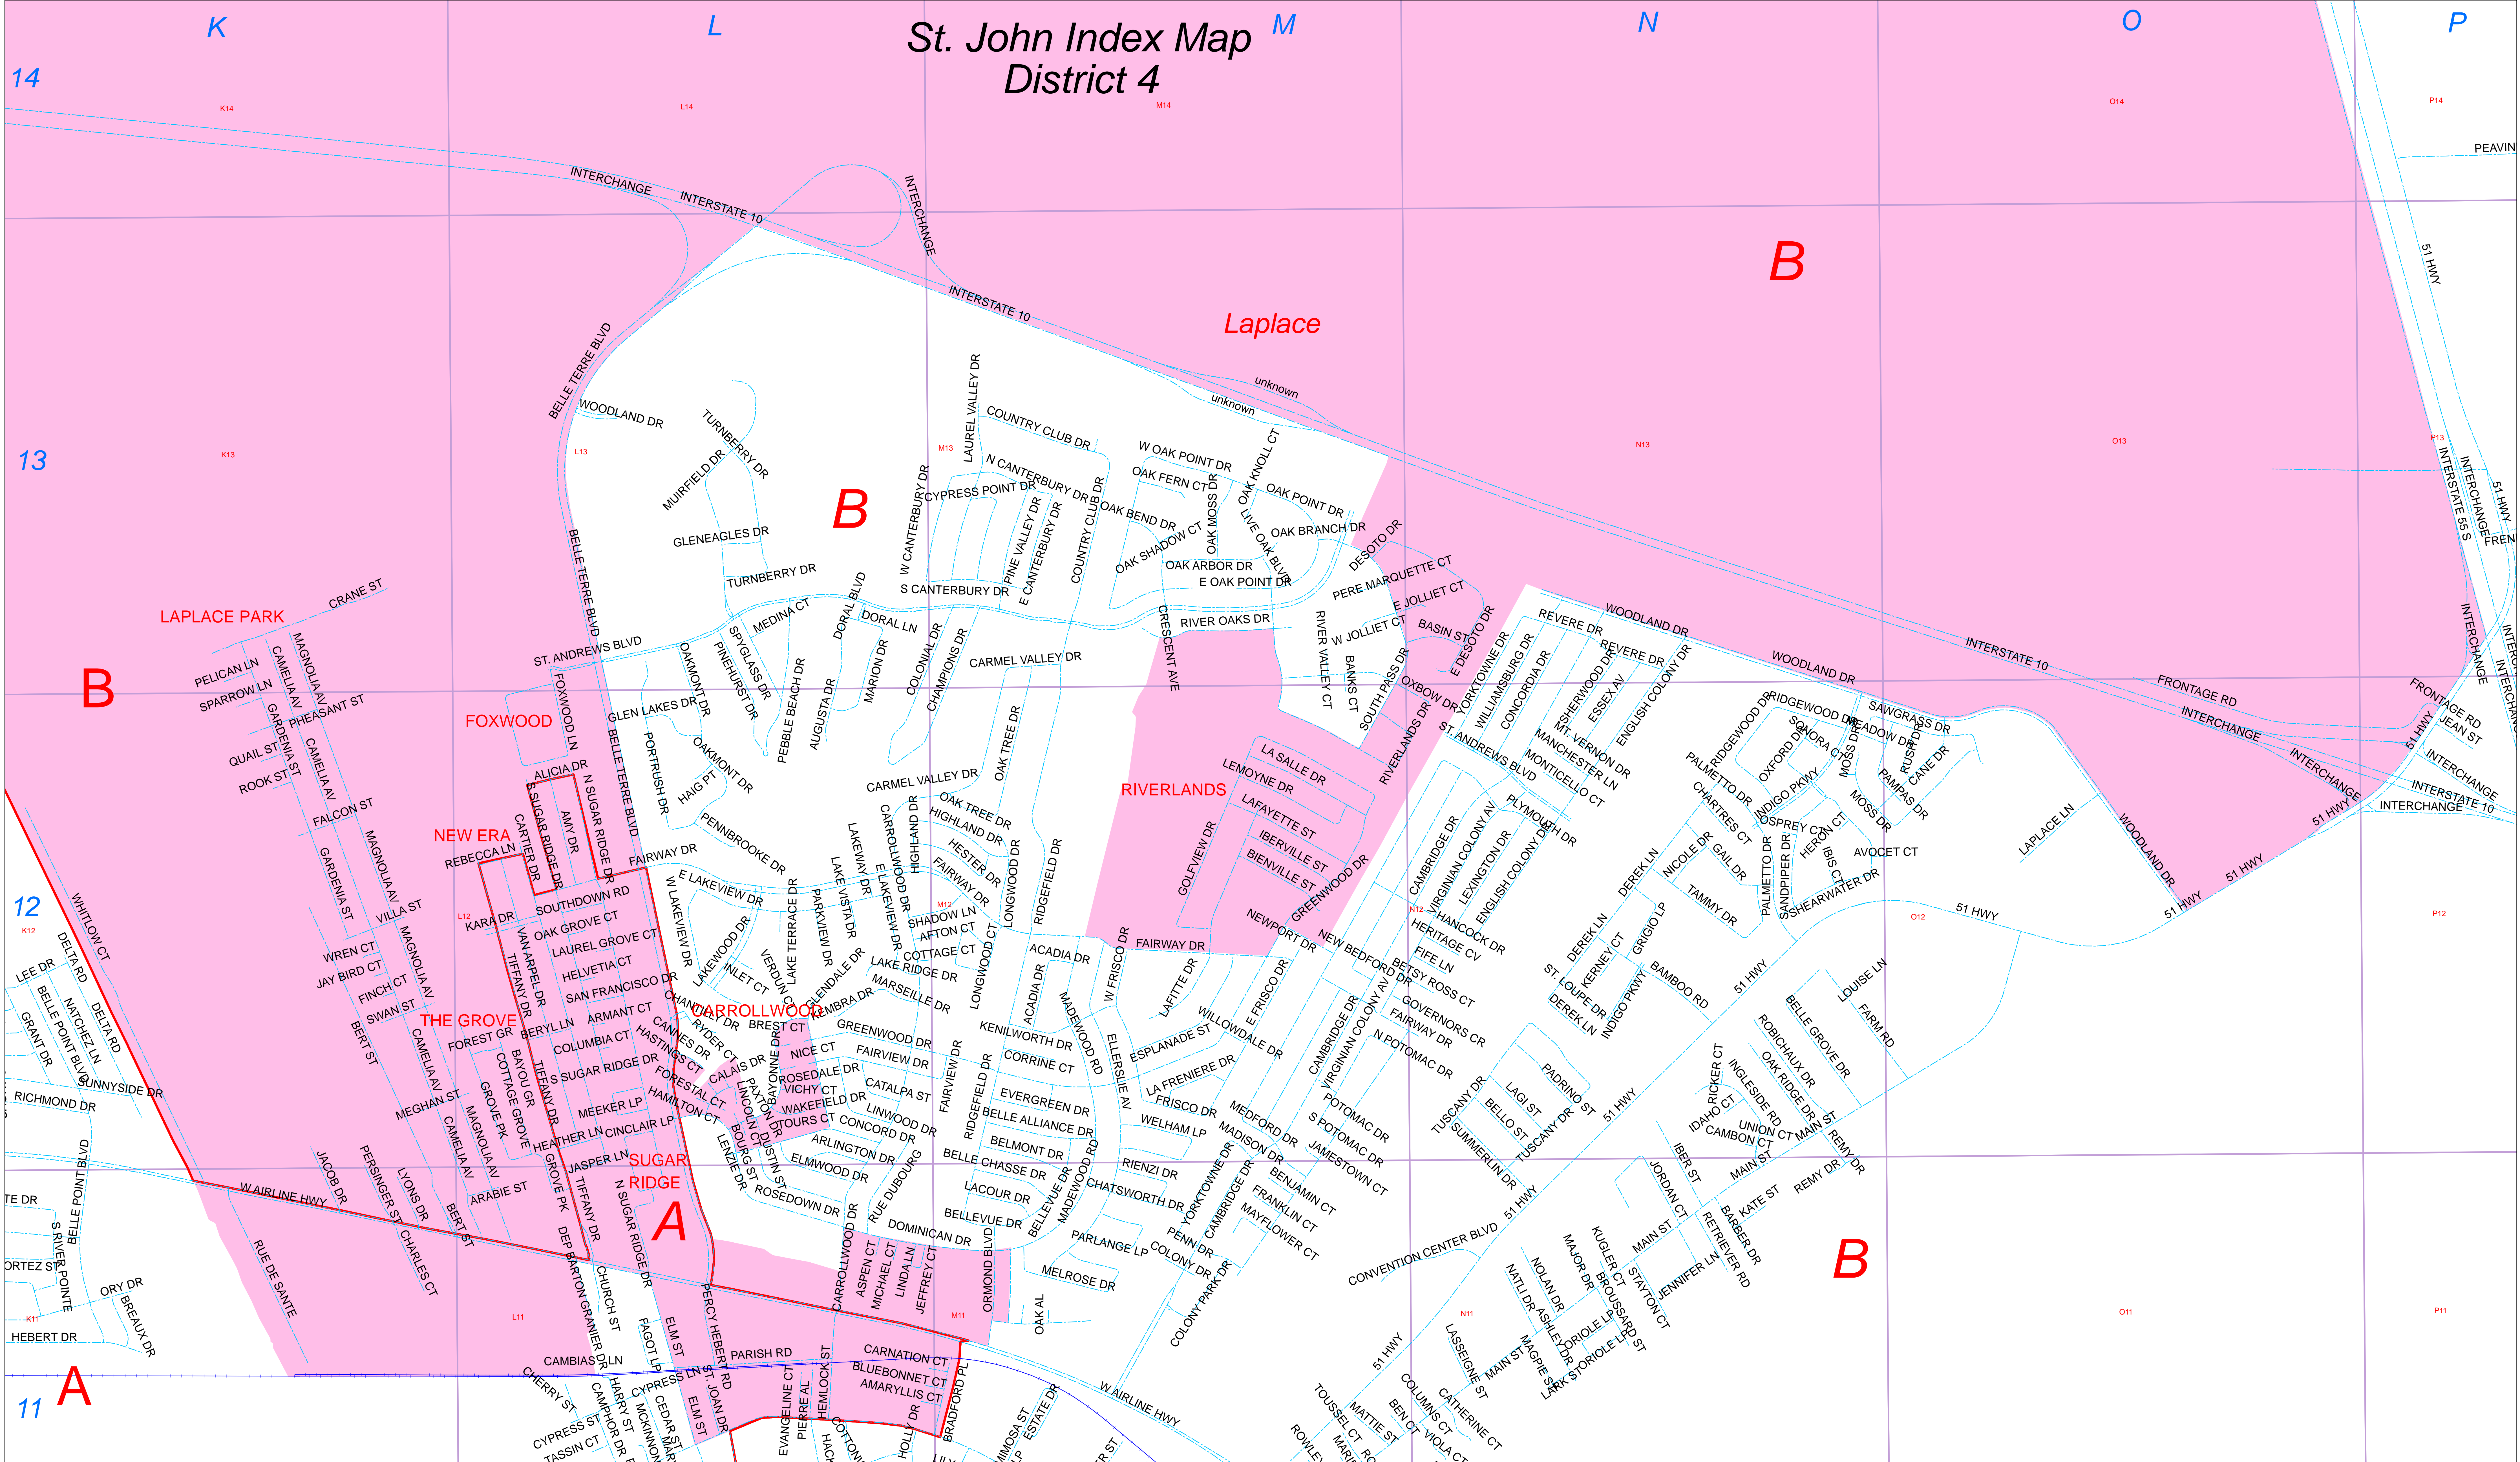

St. John Index Map District 4

Legend

- rail_road
- STREET_CENTERLINE
- 2010_St_John_division_plan_1
- STREET_GRID
- DISTRICT 4

LAPLACE INTERSTATE 10 - I14, J14, K14, L14, L13, M13, N13, O14, P14 K14, L14, L13, M13, N13, O14, P14 W AIRLINE HWY - K11, L11, M11 ALICEA DR - L12 AMARYLLIS CT - L11, M11 AMY DR - L12 ARABIE ST - L11 ARMANT CT - L12 ASPER CT - L11 BASIN ST - N13 BAYONNE DR - L12 BAYOU GROVE - L12 BELLE TERRE BLVD - L11, L12, L13 BERT ST - K11, K12 BERYL LN - L11 BIENVILLE ST - M12 BLU BONNET CT - L11, M11 BOURO ST - L12 BRADFORD PL - M11 CALAIS DR - L12 CAMELIA - M11, L11, L12, K12, K13 CARNATION CT - L11, M11 CARROLLWOOD DR - L11, L12 CHARLES DR - L12 CHANTILLY DR - L12 CHARLES CT - K11 CINCLAIR LP - L11, L12 COLUMBIA CT - L12 COTTAGE GROVE - L12 CRANE ST - K13 DEPUTY BARTON GRANER DR - L11 DESOTO DR - M13, N13 E DESOTO DR - N13 DOMINICAN DR - L11 DUSTN ST - L12 ELAM ST - L11 EVANGELINE CT - L11 FAIRWAY DR - L12, M12 FALCON ST - K12 FINCH CT - K12	LAPLACE FOREST GROVE - L12 FORESTAL CT - L12 FOXWOOD LN - L12, L13 GARDENIA ST - K12, K13 GOLFVIEW DR - M12 GREENWOOD DR - L12, M12 HAMILTON CT - L12 GROVE PK - L11, L12 HAMILTON CT - L12 HASTINGS CT - L12 HEATHER LN - L11 HELVETIA CT - L12 HELMLOCK ST - L11 IBERVILLE ST - M12 JACOB DR - K11, K12 JASPER LN - L11, L12 JAY BIRD CT - L12 JEFFREY CT - L11 W JOLLIET CT - M13 LA SALLE DR - M13, N13 LA SALLE DR - M13 LAFAYETTE ST - M12 LAFITTE DR - M12 LAUREL GROVE CT - L12 LENOYNE DR - M12 LENDE DR - L12 LINCOLN CT - L12 LINCOLN LN - L11 LYONS DR - K11 MADEWOOD DR - L11, L12 MADEWOOD RD - M11, M12 MAGNOLIA AV - L11, L12, K12, K13 MEEKER LP - L12 MEGHAN ST - K12, L12 MICHAEL CT - L11 OAK GROVE CT - L12 ORMOND BLVD - M11 OXBOW DR - M12, M13, N12 PARISH RD - L11 PAXTON DR - L12 PELICAN LN - K13 PERSINGER ST - K11, K12 PHEASANT ST - K12 QUAIL ST - K12	LAPLACE REBECCA LN - L12 RIVER OAKS DR - M13 RIVERLANDS DR - N12, M12, M13 ROCK ST - K12 RUE DE SAINTE - K11 RYDER CT - L12 SAN FRANCISCO DR - L12 SOUTH BRASS DR - M12, M13 ST ANDREWS BLVD - L13, M13 ST JOAN DR - L11 S SUGAR RIDGE DR - L12 N SUGAR RIDGE DR - L11, L12 SWAN ST - K12 TIFFANY DR - L11, L12 TOURS CT - L12 VAN ARPEL DR - L12 VICHY CT - L12 VILLA ST - K12 WHITLOW CT - K11, K12 WOODLAND DR - N13, O12 WREN CT - K12
--	---	---